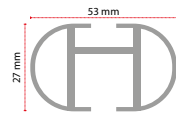

Barre porta tutto Roof bars

AL
MATERIAL