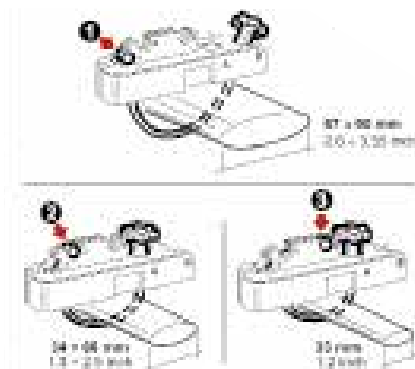

KIT FISSAGGIO ELEGANCE / FIXING KIT ELEGANCE

Universale adatto a tutti i tipi di barre fino a 94 mm.
Universal, suitable for all types of roof bars up to 94 mm of width.

Cod	EAN
K9.042	8010682039504