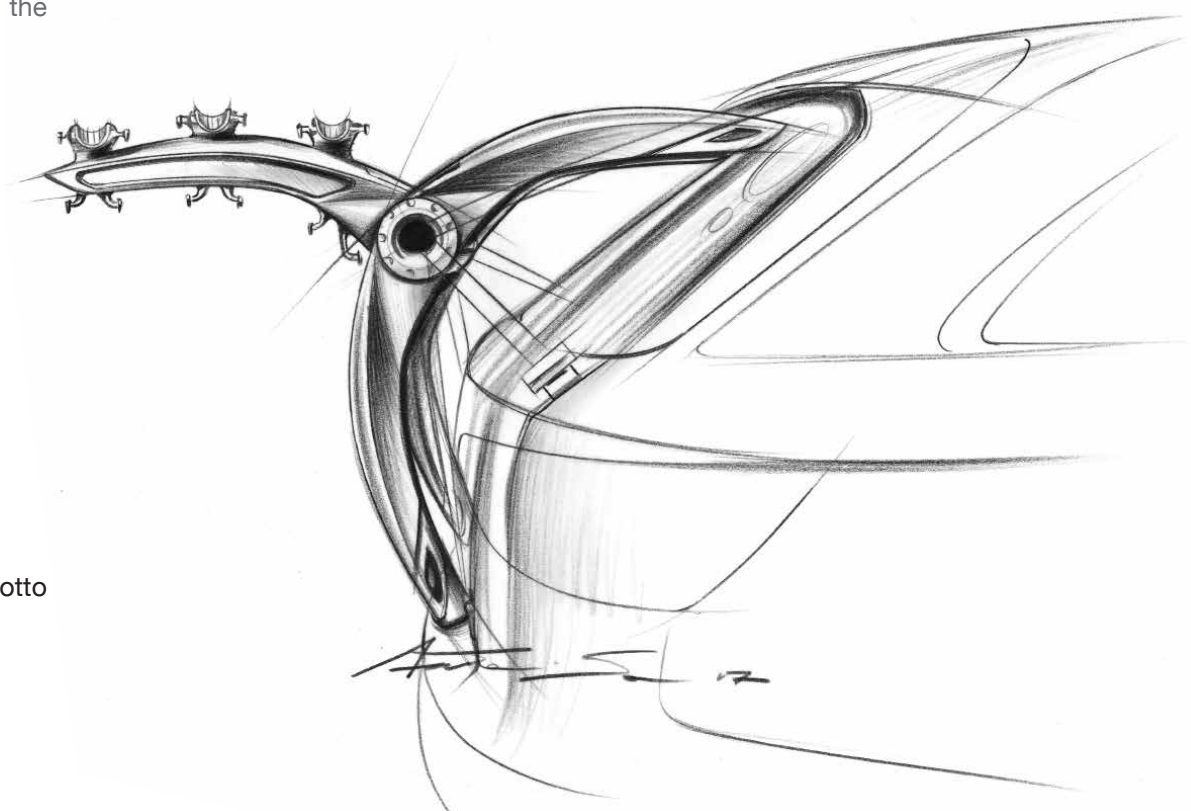

RECYCLING

Polypropylene parts are 100% recyclable.