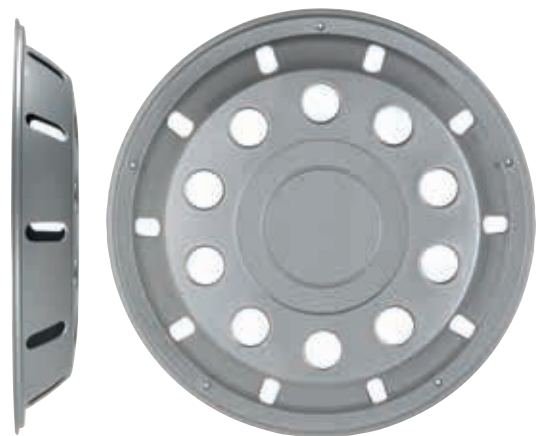

Cod.	Ø
25.935.14.23	14"
25.935.15.23	15"
25.935.16.23	16"

Cod.	Ø
25.939.13.20	13"
25.939.14.20	14"

con linea nera / with black line

Cod.	Ø
25.939.13.23	13"
25.939.14.23	14"

Cod.	Ø
25.950.12.20	12"

> Copriruota / Wheel covers

COPRIRUOTA UNIVERSALI | UNIVERSAL WHEEL COVERS

fissaggio ad anello / ring fixing

Per autobus e camion / For buses and trucks

PRODOTTI IN NYLON RICARICATO 10% - NYLON PRODUCTS 10% REWEIGHTED

Cod.	Ø
25.223.22.20	22,5"