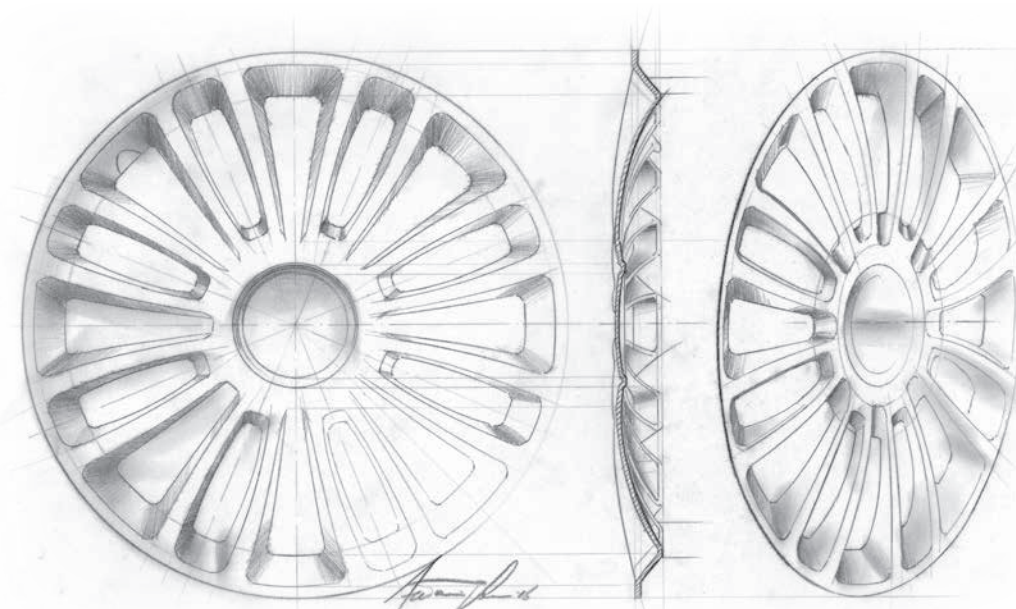

> Copriruota / Wheel covers

COPRIRUOTA UNIVERSALI | UNIVERSAL WHEEL COVERS

fissaggio ad anello / ring fixing

Per autobus e camion / For buses and trucks

PRODOTTI IN NYLON RICARICATO 10% - NYLON PRODUCTS 10% REWEIGHTED

Cod.	Ø
25.223.22.20	22,5"

Cod.	Ø
25.224.22.20	22,5"