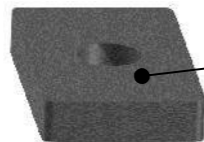

(x8)

6x20 mm / Cod. AG.450